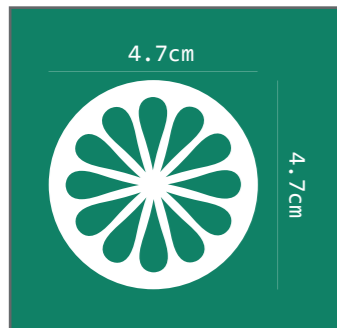

 MY MC Main Yarn Main Color 6853  
 MY CC Main Yarn Contrast Color White

Logo 01 :  
logo centered at back at calf

Logo 02 :  
logo centered at front at shin

31-34	35-38	39-42	43-46	47-48
-------	-------	-------	-------	-------